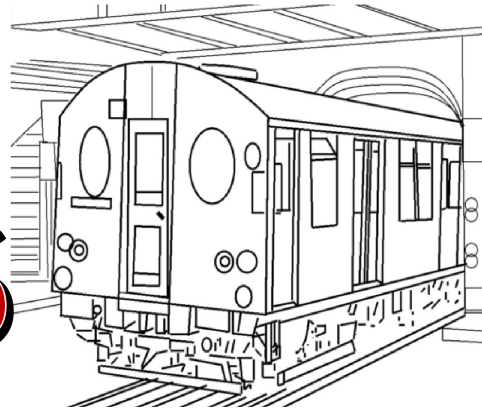

RADLEY MODELS

30/10/2024	
F Stock Bogie Frame - Resin (1pc)	Received 21.11.2024
Q Stock Bogie Frame - Resin (1pc)	Received 21.11.2024
1935 Underground Body resin Flat Fronted Experimental	Received 21.11.2024
06/01/2025	
1935 Streamline Body - Resin	Received 21.01.2025
1905 Electric Loco – Resin -7mm O Gauge Body Only	Received 21.01.2025
T Stock/Dreadnought Trailer Floor - Resin	Received 21.01.2025
T Stock Bogie Frame (1 pcs) - Resin	Outstanding
T Stock Trailer Double Seat - Resin (1pc)	Received 21.01.2025
T Stock Trailer Single Seat - Resin (1pc)	Received 21.01.2025
03/02/2025	
Dreadnought 6 Compartment Coach - Resin (1pc)	
Dreadnought Bogie - Resin	
Dreadnought 18" Hole Roof - Resin	
Dreadnought (3 pcs) - Resin	
Dreadnought Met 1st Class Coach A Body - Resin (1pc)	
Dreadnought Brake Carriage Body + Part - Resin 1 (2 pcs)	
Dreadnought 1st 14 Vent Roof - Resin (1pc)	
Dreadnought 3rd Class 18 Vent Roof - Resin (1pc)	
03/03/2024	
1927 Trailer Coach - Resin (1pc)	
1927 Controller Trailer – Resin	
1927 Driver Coach Body Only - Resin (1pc)	
1931 Piccadilly Driver Body Only - Resin (1pc)	
T. Stock Driver Roof resin	
1913-21 DMC Loco + 2 parts resin	
1913 Trailer set resin	