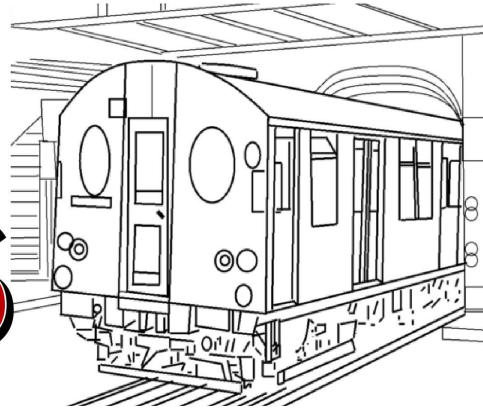

RADLEY MODELS

30/10/2024	
F Stock Bogie Frame - Resin (1pc)	Received 21.11.2024
Q Stock Bogie Frame - Resin (1pc)	Received 21.11.2024
1935 Underground Body resin	Received 21.11.2024
06/01/2025	
1935 Streamline Body - Resin	
1905 Electric Loco – Resin	
T Stock/Dreadnought Trailer Floor - Resin	
T Stock Bogie Frame (1 pcs) - Resin	
T Stock Trailer Double Seat - Resin (1pc)	
T Stock Trailer Single Seat - Resin (1pc)	
03/02/2025	
Dreadnought 6 Compartment Coach - Resin (1pc)	
Dreadnought Bogie - Resin	
Dreadnought 18" Hole Roof - Resin	
Dreadnought (3 pcs) - Resin	
Dreadnought Met 1st Class Coach A Body - Resin (1pc)	
Dreadnought Brake Carriage Body + Part - Resin 1 (2 pcs)	
Dreadnought 1st 14 Vent Roof - Resin (1pc)	
Dreadnought 3rd Class 18 Vent Roof - Resin (1pc)	
03/03/2024	
1927 Trailer Coach - Resin (1pc)	
1927 Controller Trailer – Resin	
1927 Driver Coach Body Only - Resin (1pc)	
1931 Piccadilly Driver Body Only - Resin (1pc)	
T. Stock Driver Roof resin	
1913-21 DMC Loco + 2 parts resin	
1913 Trailer set resin	